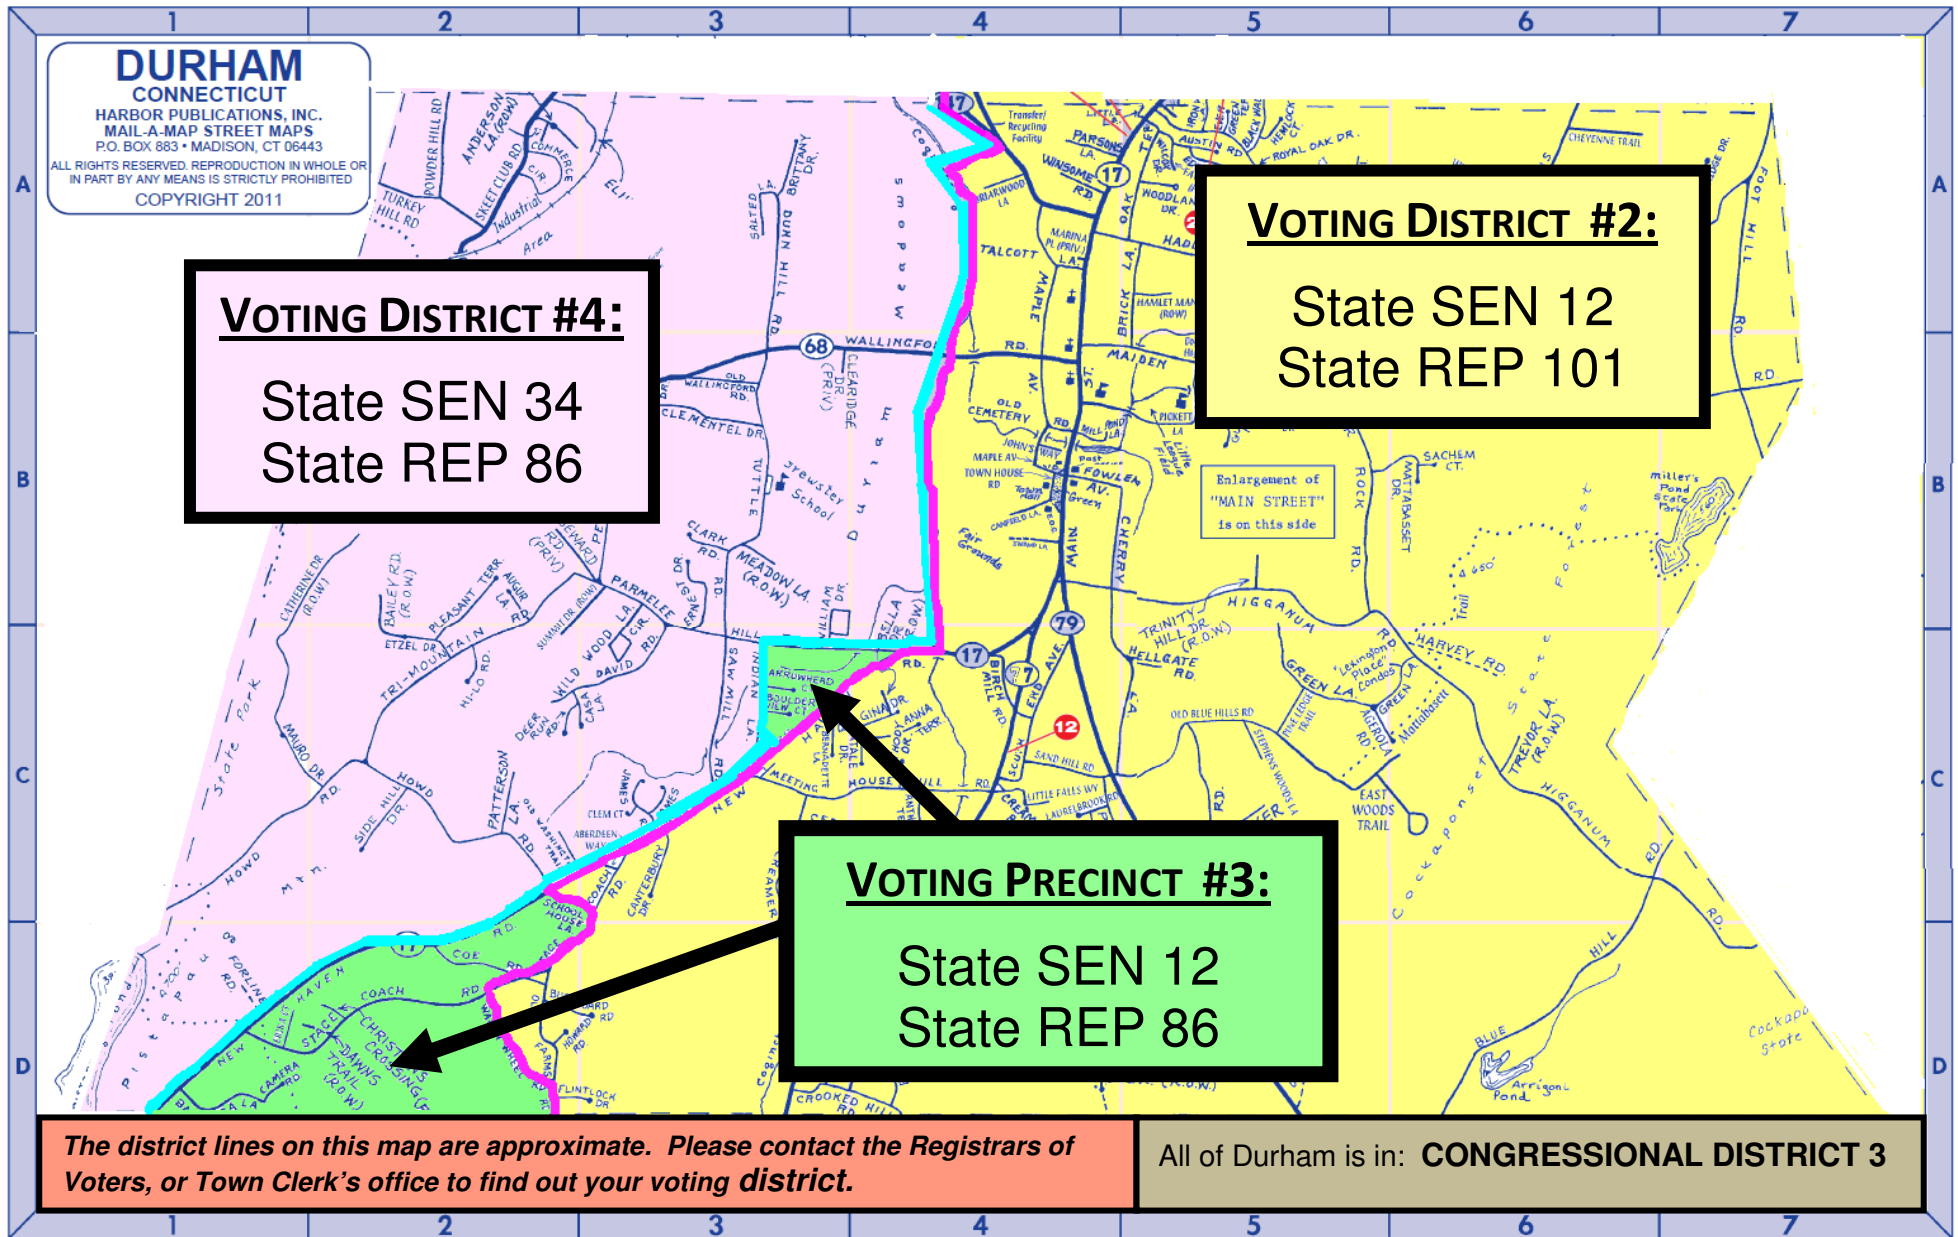

2012 Redistricting Map Durham

Congressional District #3 ● State SENATORIAL 12 & 34 ● State REPRESENTATIVE 86 & 101

3 Voting Districts: District 2 District 3 District 4 . Polling place for All Districts: Korn School