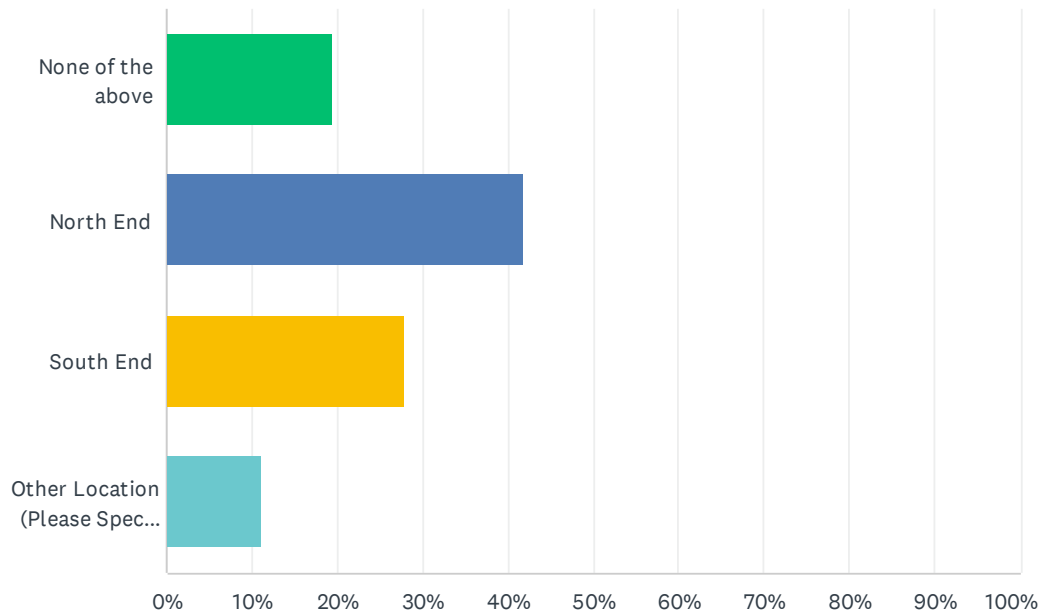

Q1 What type of grocery store would you like to see in Durham? Select one from the list below that is similar in size/desire.

Answered: 851 Skipped: 0

ANSWER CHOICES	RESPONSES	
None of the above	19.51%	166
Roberts (in Madison, CT)	29.61%	252
The Durham Market (in Durham, CT)	11.75%	100
Whole Foods	19.39%	165
Big Y	19.74%	168
TOTAL		851

Q2 Where would you prefer the grocery store be located?

Answered: 851 Skipped: 0

ANSWER CHOICES	RESPONSES	
None of the above	19.39%	165
North End	41.72%	355
South End	27.85%	237
Other Location (Please Specify in Comments)	11.05%	94
TOTAL		851