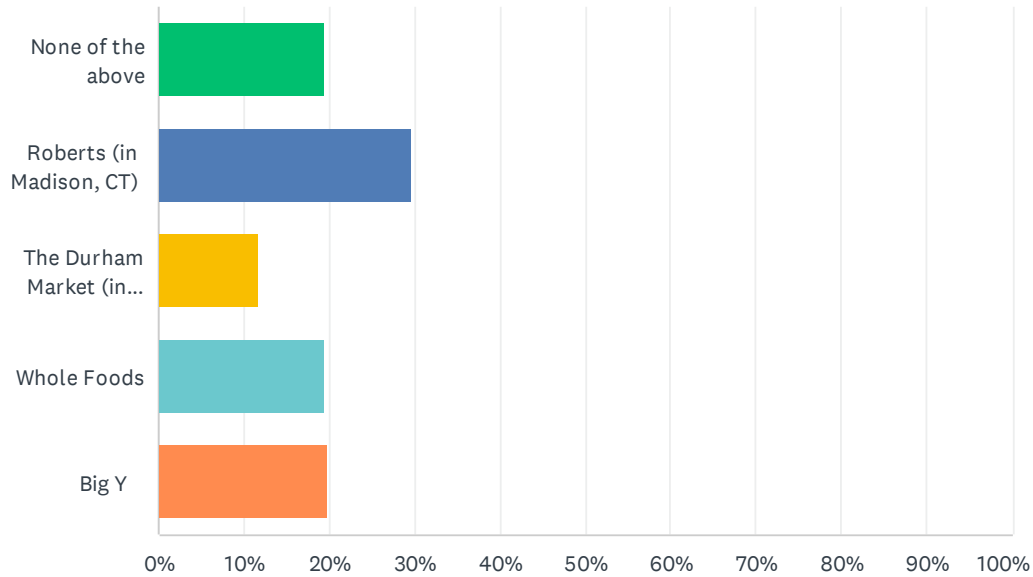

Q1 What type of grocery store would you like to see in Durham? Select one from the list below that is similar in size/desire.

Answered: 851 Skipped: 0

ANSWER CHOICES	RESPONSES	
None of the above	19.51%	166
Roberts (in Madison, CT)	29.61%	252
The Durham Market (in Durham, CT)	11.75%	100
Whole Foods	19.39%	165
Big Y	19.74%	168
TOTAL		851

Q2 Where would you prefer the grocery store be located?

Answered: 851 Skipped: 0

ANSWER CHOICES	RESPONSES	
None of the above	19.39%	165
North End	41.72%	355
South End	27.85%	237
Other Location (Please Specify in Comments)	11.05%	94
TOTAL		851